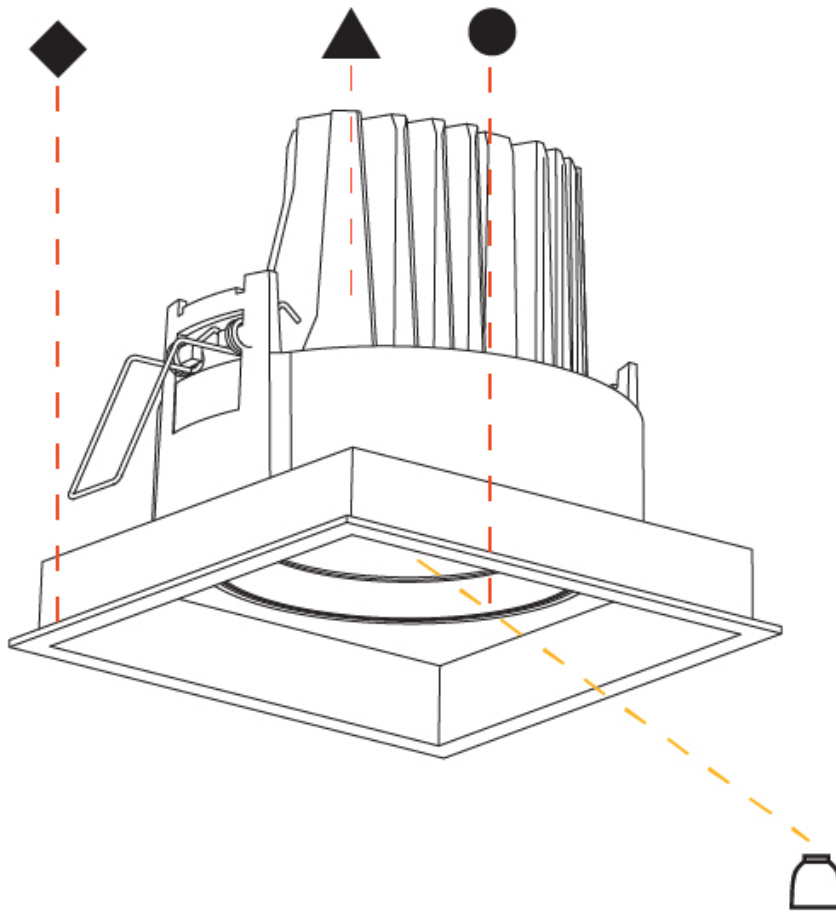

MECHANIQ SQUARE COMFORT SINGLE RECESSED

A35082-

PROJECT _____

TYPE _____

SPECIFIER _____

QUANTITY _____

DATE _____

A