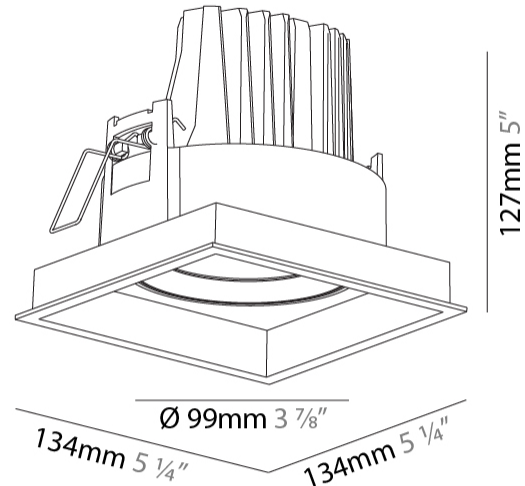

PHYSICAL

Shape: Square
Length (mm): 134
Length (in): 5 ¼
Width (mm): 134
Width (in): 5 ¼
Height (mm): 127
Height (in): 5
Ceiling Thickness (mm): 10 / 12.5 / 15
Ceiling Thickness (in): 3/8 or 1/2 or 9/16
Min. Recessing Depth (mm): 160
Min. Recessing Depth (in): 6 5/16
Light Distribution: Adjustable / Downlight
Weight (kg): 0.8
Weight (lbs): 1.76
Fixture Finish: SSR / BKV / CWI / CRY / HAB / UFT / ITA / RUA / FTG / MYG / LOD / PUS / FRO / FUP / KIA / POP / BLS / SPG / MEY / GOH / GUM / CHC / COM / ABZ / JAG / OBR / MOS / ROR
Fixture Material: Aluminum Die Cast
Cut-out Measurements: 125mm / 4 5/16" x 125mm / 4 5/16"

ELECTRICAL

Lamp Type: LED (Zhaga Standard)
Total Output Wattage (W): 12 / 15
Dimming: Tri-Mode (Non-Dimming and Phase Dimming (120Vac only) and 0-10V Dimming)
Driver Included: No
Driver Location: Recessed Housing
Driver Type: Constant Current - Universal
Housing: See components
Input Voltage (V): 120 - 277
Constant Current (MA): 350

LED

Number of LEDs: 1
Color Temperature (°K): 2700 / 3000 / 3500 / 4000
Max. Delivered Lumen (lm): 830 / 930 / 1010 / 1030
CRI: >90 CRI
Lamp Life (hrs): 50000

OPTICAL

Reflector°: 8
Adjustability: Rotational 355°; Tilt 30°

RATINGS AND CERTIFICATIONS

Certified By: Certified for North American Standards
IP rating: IP20